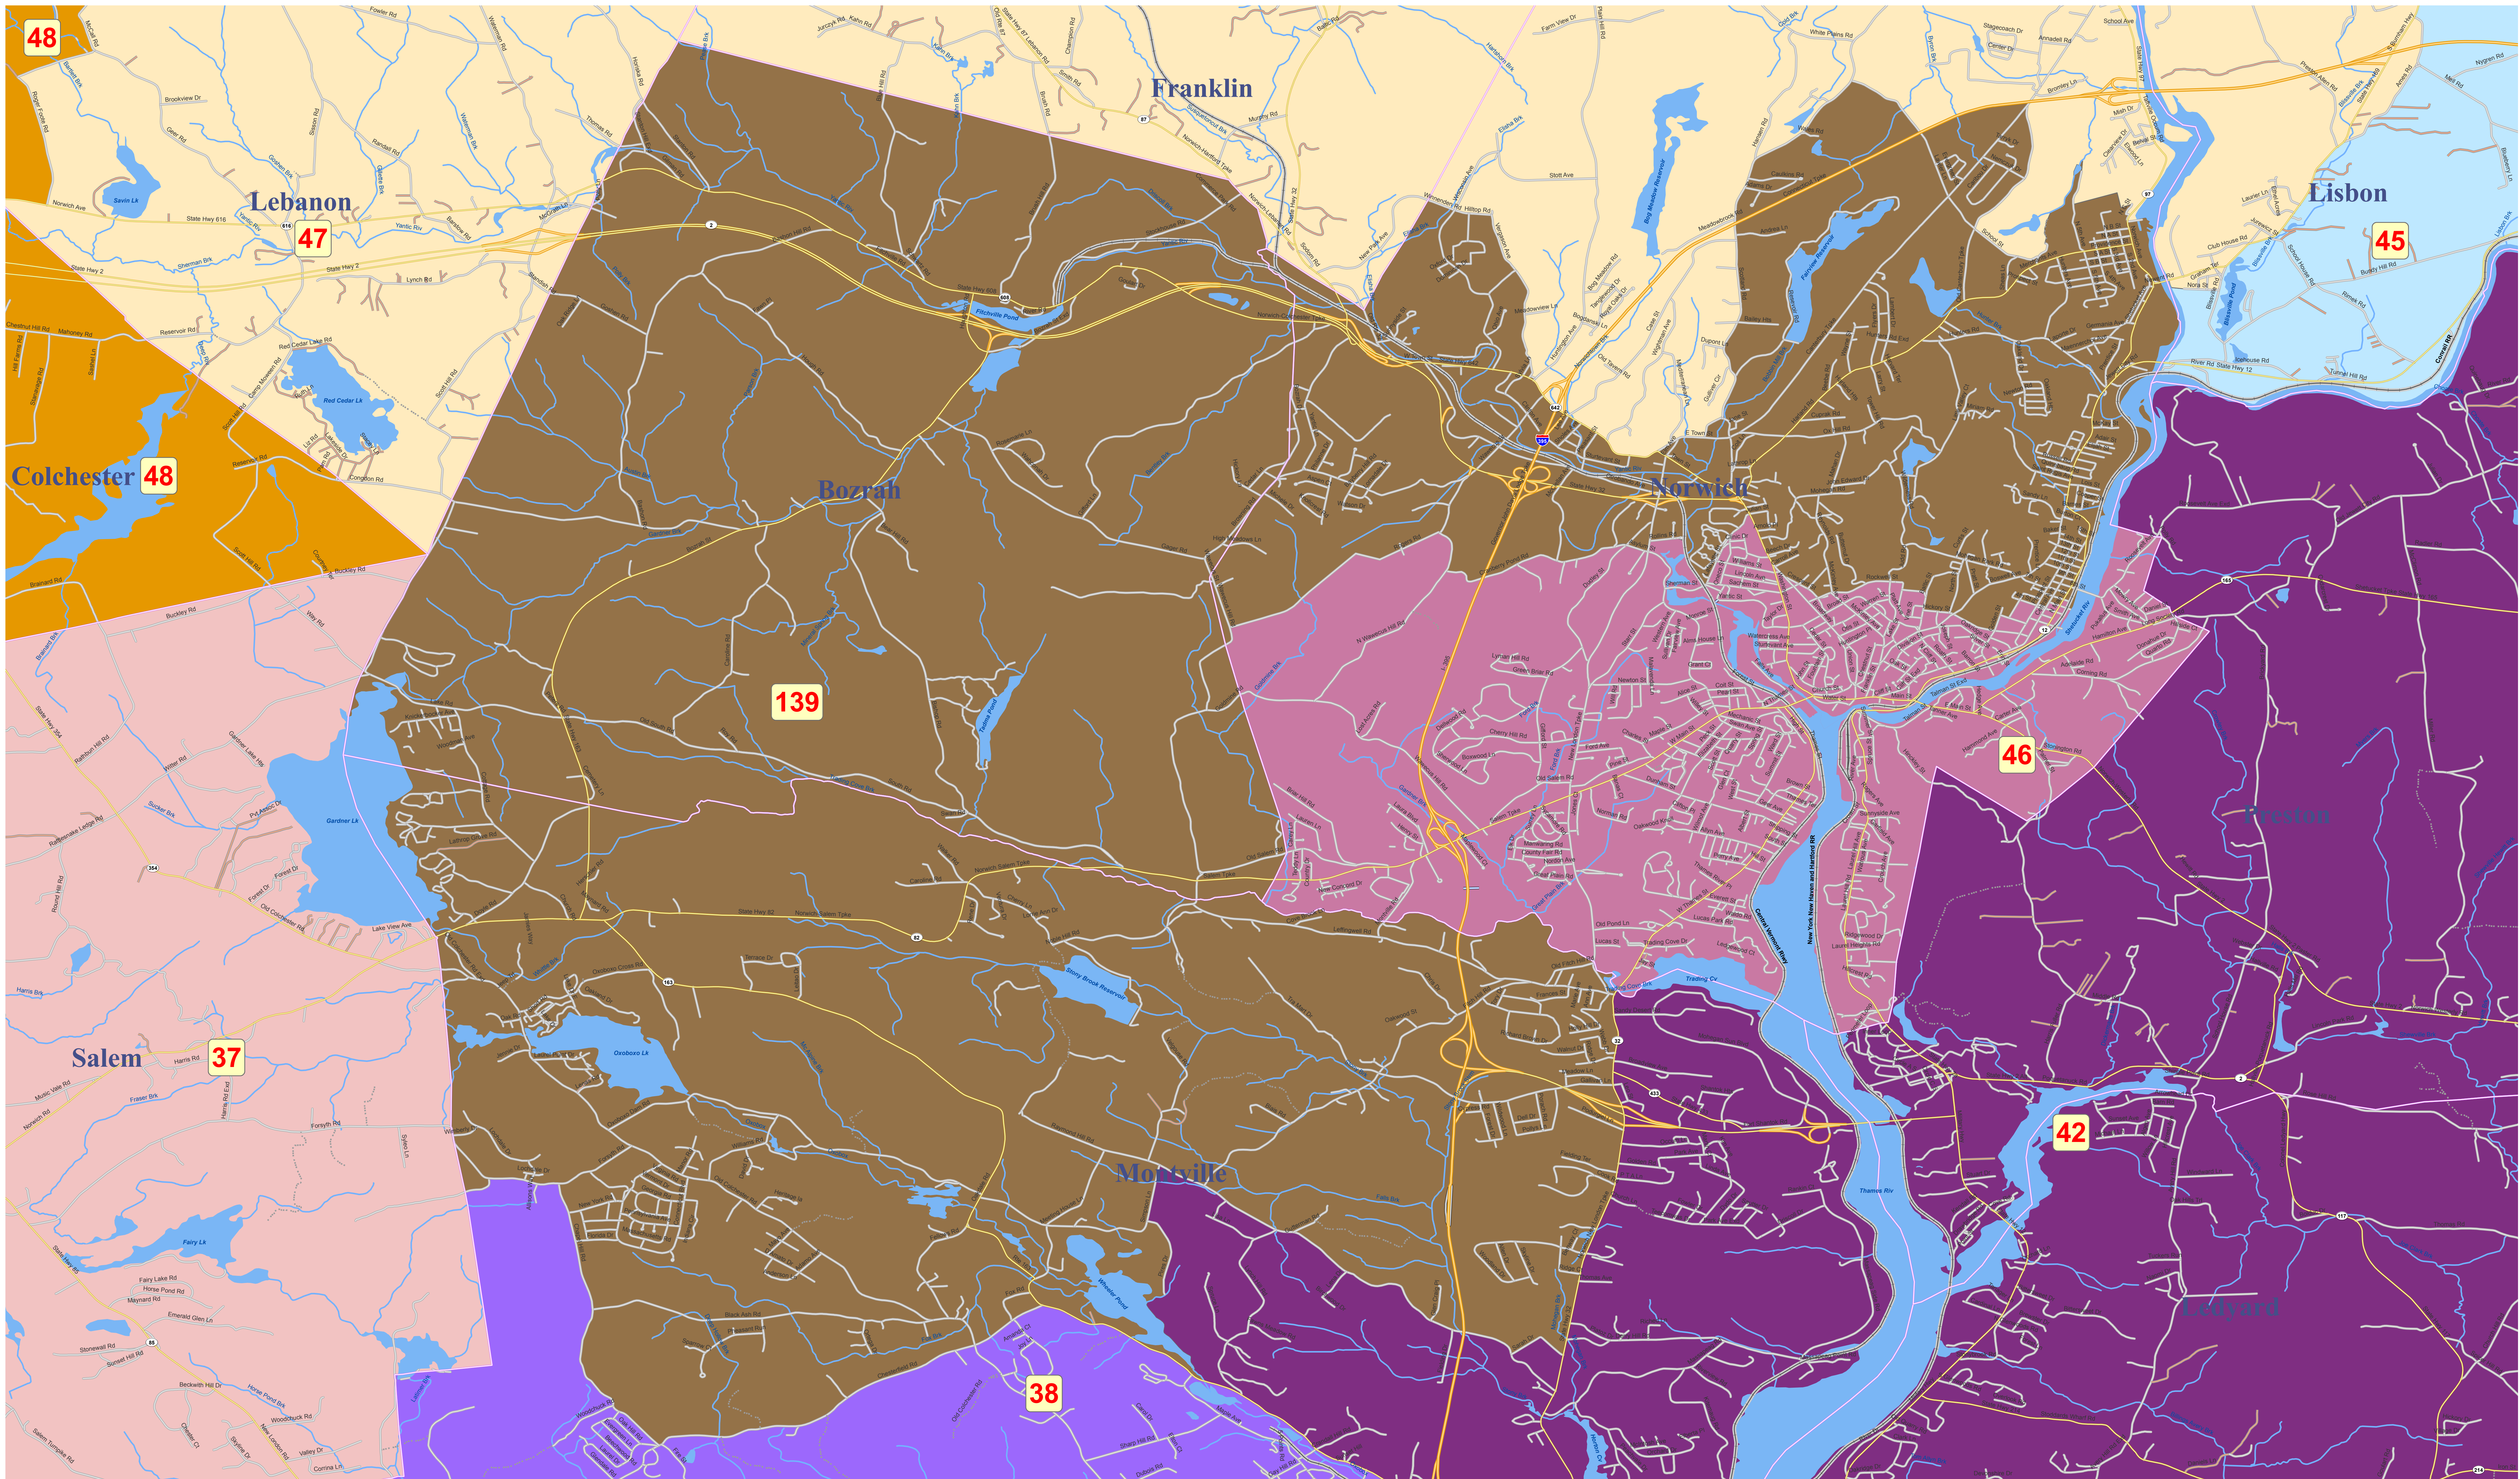

State House of Representatives Redistricting Plan 2011 - House District 139

The Connecticut General Assembly
REAPPORTIONMENT COMMISSION

SENATE

Senator Donald E. Williams, Jr., Co-Chair

Senator John McKinney
Senator Martin M. Looney
Senator Leonard A. Fasano